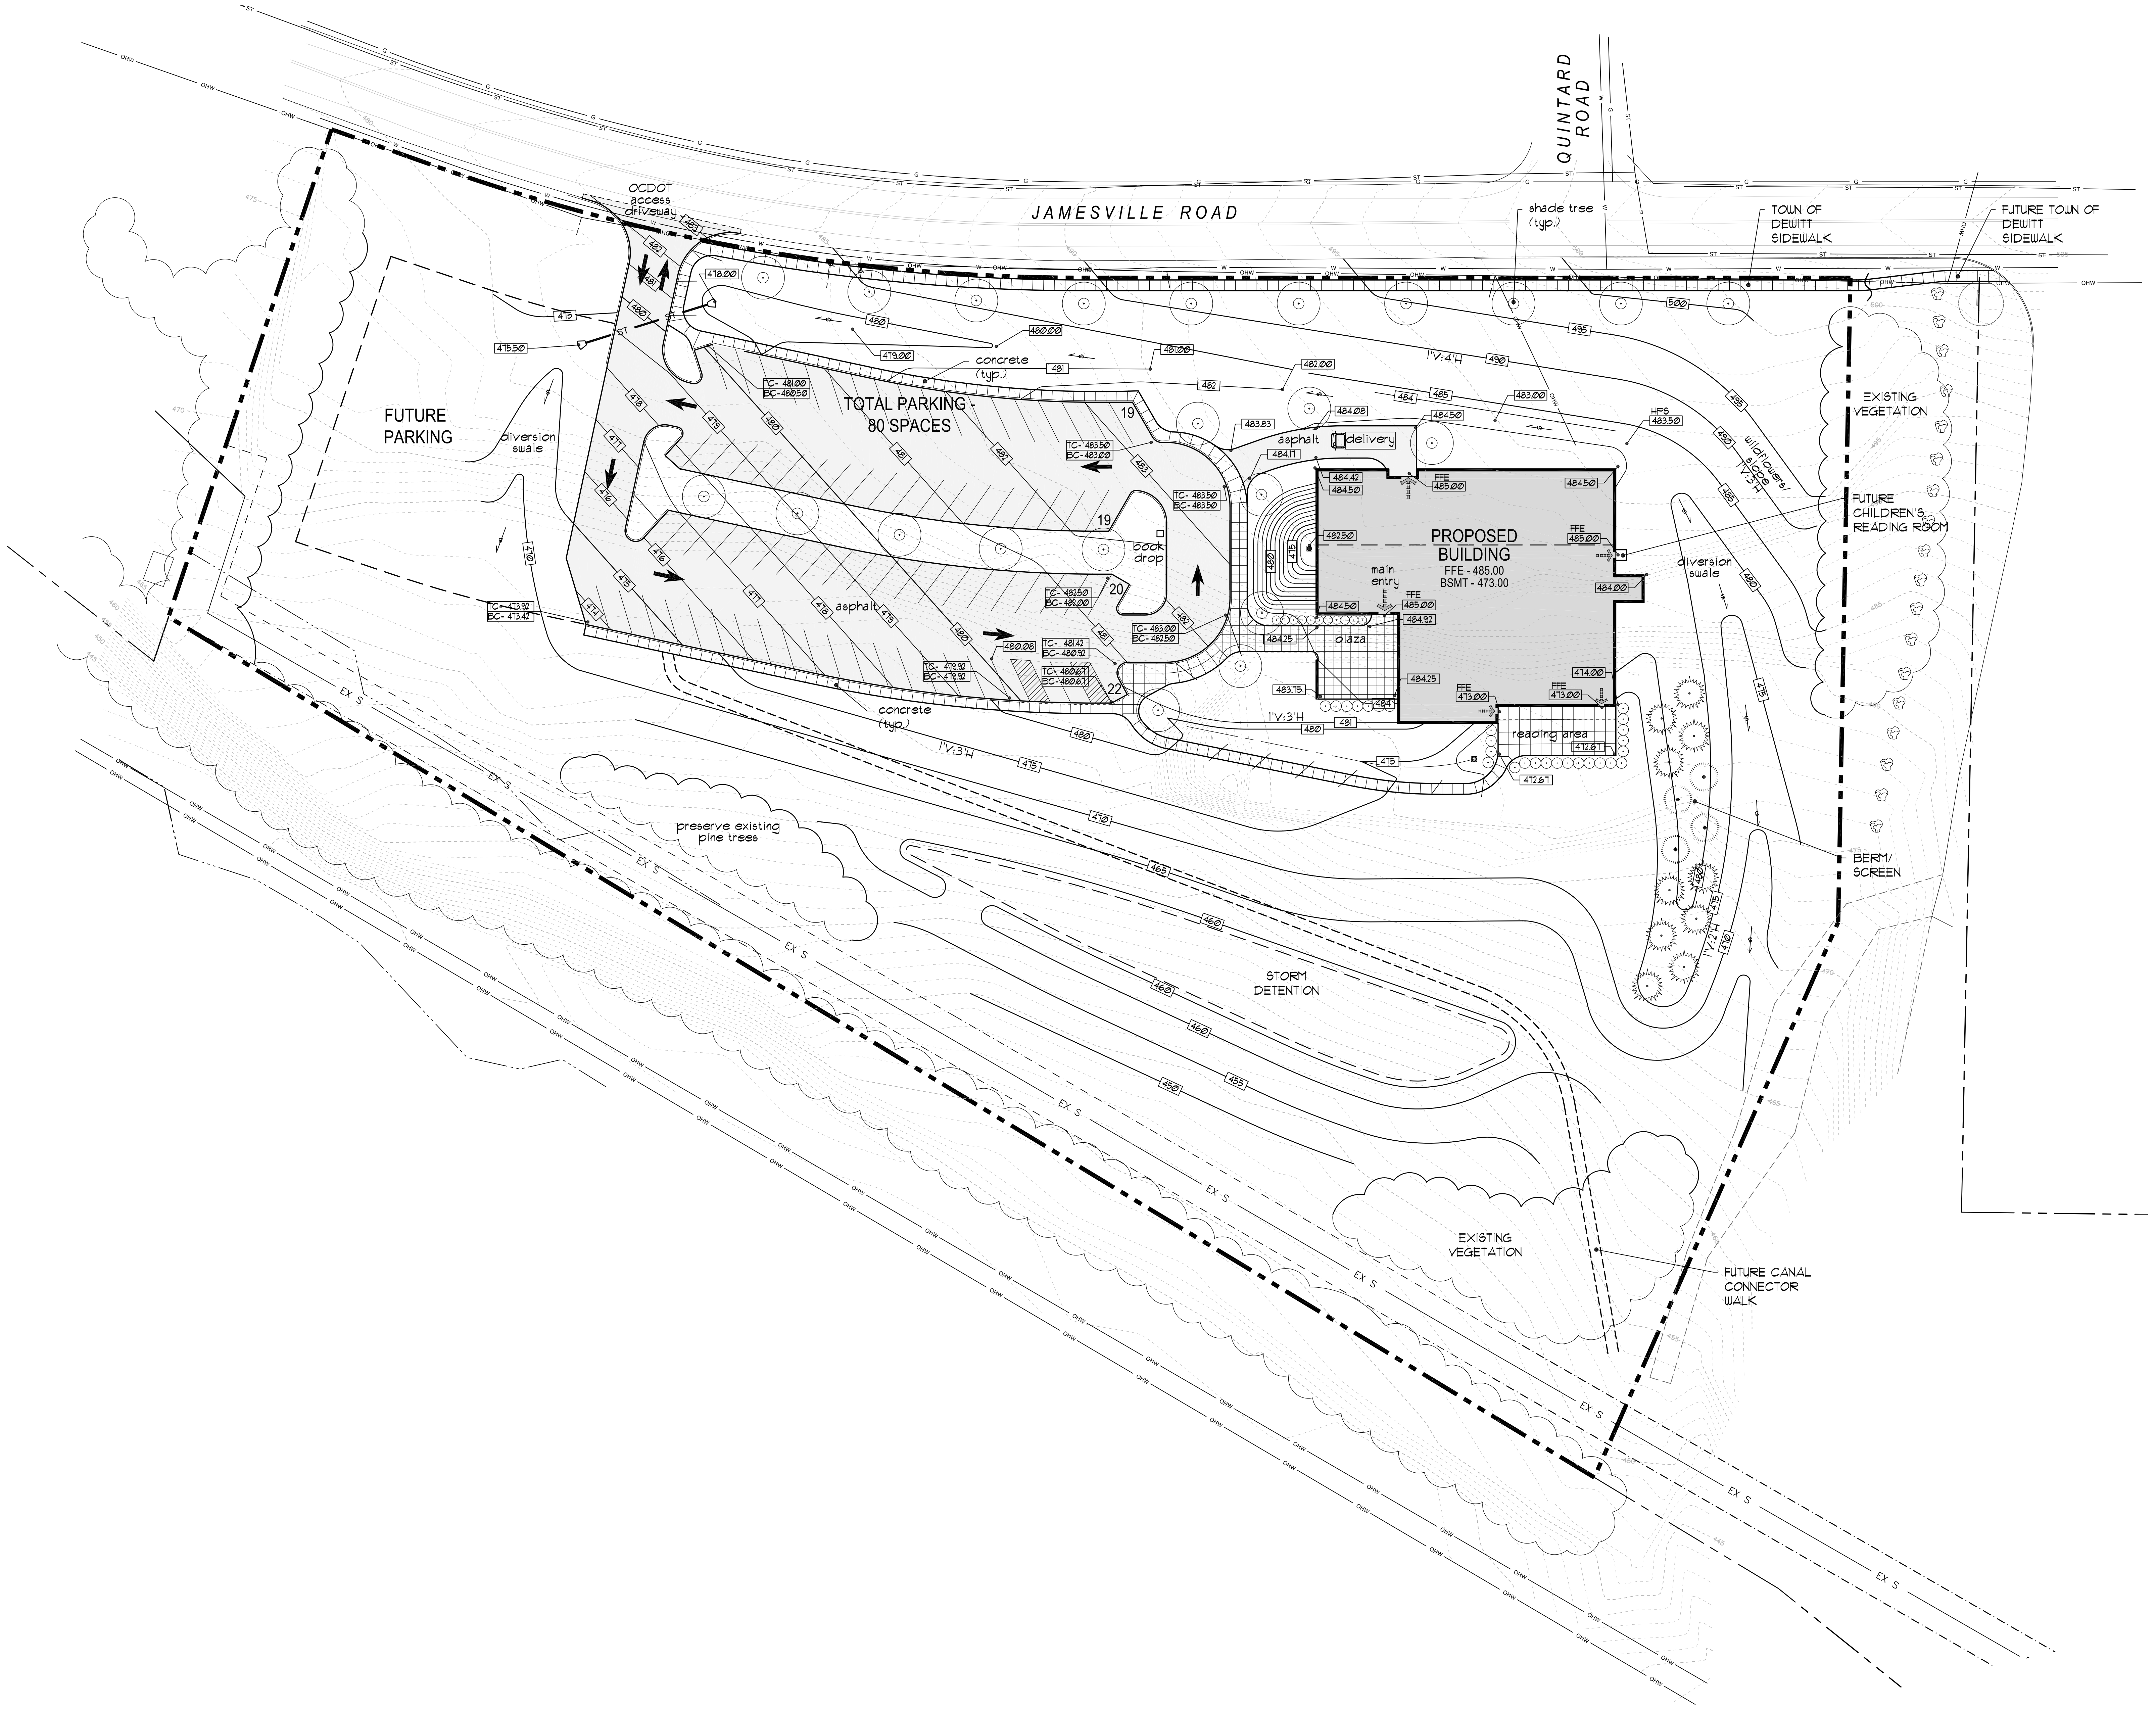

DEWITT COMMUNITY LIBRARY ASSOCIATION
NEW LIBRARY FACILITY
5146 JAMESVILLE ROAD, DEWITT, NEW YORK

1 CONCEPTUAL SITE PLAN
SCALE IN FEET

KING+KING PROJECT NUMBER:	15-11-5098
DATE:	05/18/15
PROGRESS PRINT NOT FOR CONSTRUCTION	
DRAWN BY:	SC REVIEWED BY:
DRAWING SCALE:	AS NOTED
DRAWING TITLE:	CONCEPTUAL SITE PLAN

REVISION #4:
REVISION #5:
REVISION #6:
REVISION #1:
REVISION #2:
REVISION #3: