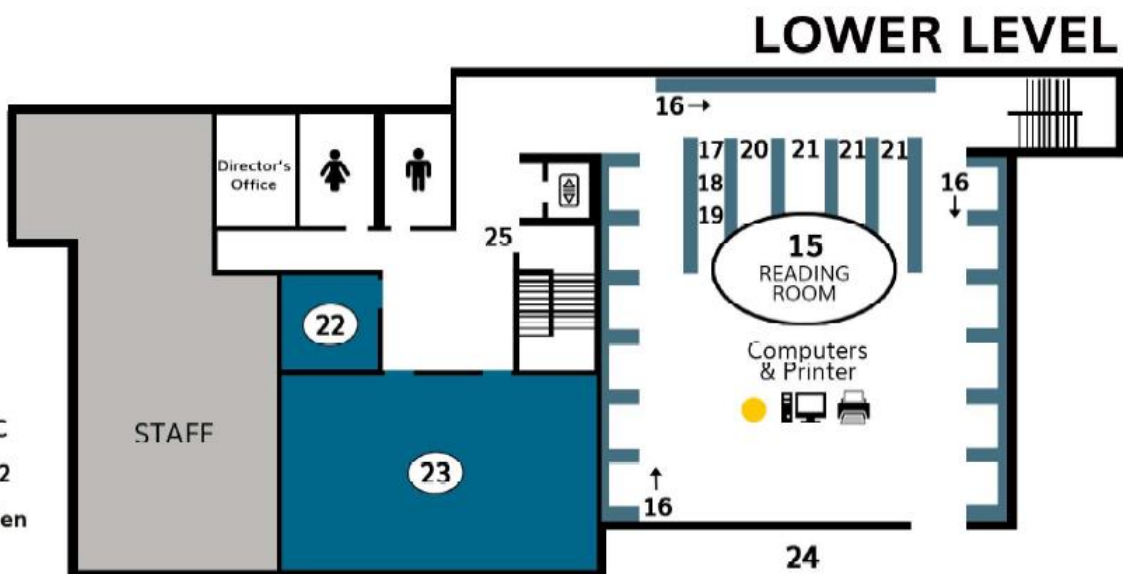

YOUR COMMUNITY LIBRARY GUIDE

Main Level Guide

- = Catalog
- 1 = Outdoor Amphitheater
- 2 = Vestibule: Honor Wall of major contributors, Margie Hughto ceramic artwork recognizing the Reisman Foundation
- 3 = Information Desk & Self-Checkout
- 4 = The Hive: Our high-tech, hands-on makerspace
- 6 = Children's Programming Room
- 7 = Children's Collections: A new world to explore, play, & learn
- 8 = Discovery Center
- 9 = Browsing Room: Home to our collection of new books, DVDs, CDs, audiobooks, newspapers, magazines, and more!
- 10 = Group Meeting Room A
- 11 = Group Meeting Room B
- 12 = The Vault: Just for Teens
- 13 = CLD&J Art Gallery
- 14 = Elevator, stairs, & solar learning kiosk

Lower Level Guide

- = Catalog
- 15 = Reading Room
- 16 = Non-Fiction
- 17 = Romance
- 18 = Westerns
- 19 = SciFi & Fantasy
- 20 = Mysteries
- 21 = General Fiction
- 22 = Group Meeting Room C
- 23 = Community Room 1 & 2
- 24 = Outdoor Reading Garden
- 25 = Elevator and Stairs

The Vault (12): Just for teens: Study, read, compute, make new friends

CLD&J Art Gallery (13): Explore the work of area artists in our new gallery space

Group Meeting Room A (10): Includes a green screen wall. Accommodates one to four people.

Group Meeting Room B (11): Includes a wall-mounted monitor for laptop connections. Accommodates one to six people.

Browsing (9): Explore new fiction and nonfiction, media and magazines in a spacious environment. Also includes ESL/Literacy & Language and Local Interest special collections.