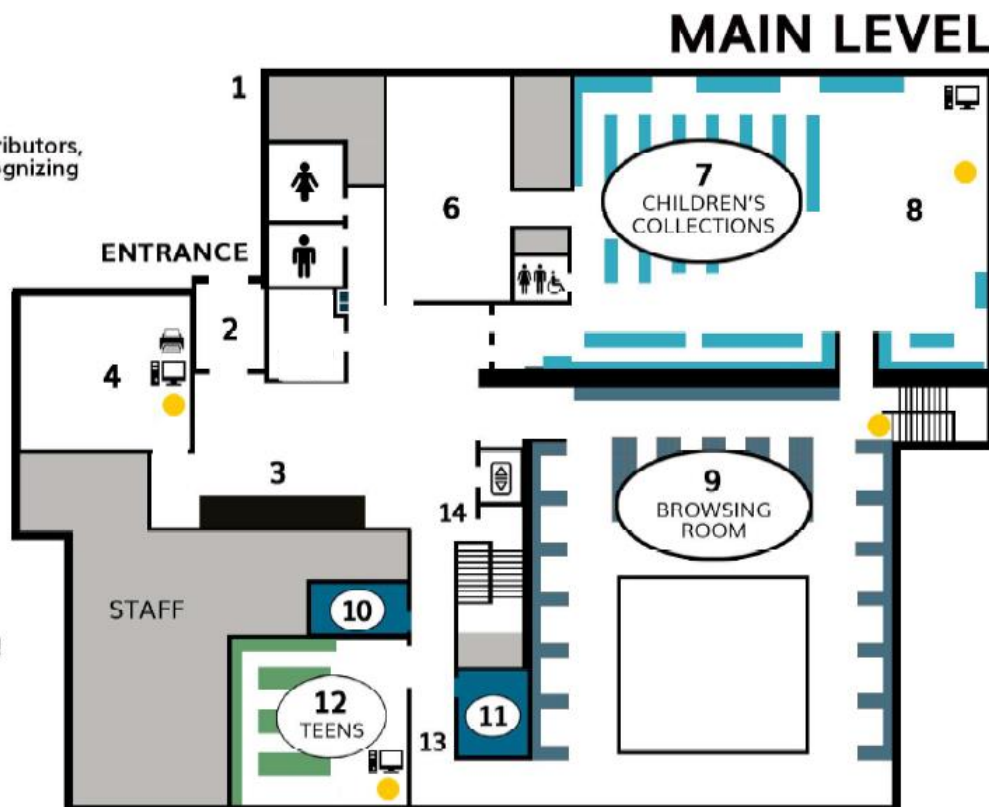

YOUR COMMUNITY LIBRARY GUIDE

Main Level Guide

- = Catalog
- 1 = Outdoor Amphitheater
- 2 = Vestibule: Honor Wall of major contributors, Margie Hughto ceramic artwork recognizing the Reisman Foundation
- 3 = Information Desk & Self-Checkout
- 4 = The Hive: Our high-tech, hands-on makerspace
- 6 = Children's Programming Room
- 7 = Children's Collections: A new world to explore, play, & learn
- 8 = Discovery Center
- 9 = Browsing Room: Home to our collection of new books, DVDs, CDs, audiobooks, newspapers, magazines, and more!
- 10 = Group Meeting Room A
- 11 = Group Meeting Room B
- 12 = The Vault: Just for Teens
- 13 = CLD&J Art Gallery
- 14 = Elevator, stairs, & solar learning kiosk

Lower Level Guide

- = Catalog
- 15 = Reading Room
- 16 = Non-Fiction
- 17 = Romance
- 18 = Westerns
- 19 = SciFi & Fantasy
- 20 = Mysteries
- 21 = General Fiction
- 22 = Group Meeting Room C
- 23 = Community Room 1 & 2
- 24 = Outdoor Reading Garden
- 25 = Elevator and Stairs

The Vault (12): Just for teens: Study, read, compute, make new friends

CLD&J Art Gallery (13): Explore the work of area artists in our new gallery space

Group Meeting Room A (10): Includes a green screen wall. Accommodates one to four people.

Group Meeting Room B (11): Includes a wall-mounted monitor for laptop connections. Accommodates one to six people.

Browsing (9): Explore new fiction and nonfiction, media and magazines in a spacious environment. Also includes ESL/Literacy & Language and Local Interest special collections.